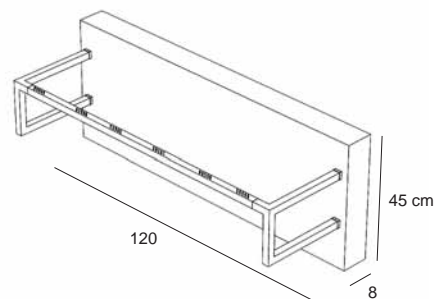

6PA2/L
Pannello in nobilitato lucido
Tubo appenderia in acciaio spazzolato con tecnologia LED
Panel in glossy faced panel
Crossbar tube in brushed steel with LED technology
L.120 x H.45 cm

6PA1/N
Pannello in nobilitato opaco
Tubo appenderia in acciaio spazzolato con tecnologia LED
Panel in opaque faced panel
Crossbar tube in brushed steel with LED technology
L.120 x H.120 cm

6PA2/N
Pannello in nobilitato opaco
Tubo appenderia in acciaio spazzolato con tecnologia LED
Panel in opaque faced panel
Crossbar tube in brushed steel with LED technology
L.120 x H.45 cm