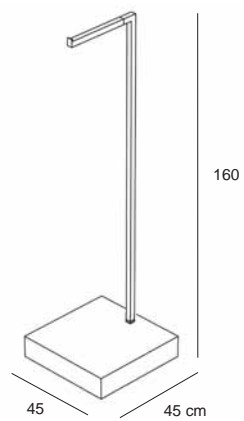

**6PA1/N**  
Pannello in nobilitato opaco  
Tubo appenderia in acciaio spazzolato con tecnologia LED  
Panel in opaque faced panel  
Crossbar tube in brushed steel with LED technology  
L.120 x H.120 cm

**6PA2/N**  
Pannello in nobilitato opaco  
Tubo appenderia in acciaio spazzolato con tecnologia LED  
Panel in opaque faced panel  
Crossbar tube in brushed steel with LED technology  
L.120 x H.45 cm

**STENDERS**  
STENDERS

**6ST1/L**  
Base in nobilitato lucido  
Tubo appenderia in acciaio spazzolato con tecnologia LED  
Base in glossy faced panel  
Crossbar tube in brushed steel with LED technology  
L.120 x P.45 x H.160 cm

**6ST1/N**  
Base in nobilitato opaco  
Tubo appenderia in acciaio spazzolato con tecnologia LED  
Base in opaque faced panel  
Crossbar tube in brushed steel with LED technology  
L.120 x P.45 x H.160 cm