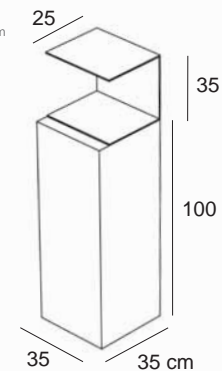

**6ST2/N**  
Base in nobilitato opaco  
Tubo appenderia in acciaio spazzolato con tecnologia LED  
Base in opaque faced panel  
Crossbar tube in steel with LED technology  
L.45 x P.45 x H.160 cm

**CUBI ESPOSITIVI**  
DISPLAY CUBES

**6CUB1/L**  
Cubo in nobilitato lucido  
Cube in glossy faced panel  
L.35 x P.35 x H.80 cm

**6CUB1/N**  
Cubo in nobilitato opaco  
Cube in opaque faced panel  
L.35 x P.35 x H.80 cm

**6PLEX**  
Espositore in plexiglass  
Plexiglass display  
L.35 x P.25 x H.35 cm

**6CUB2/L**  
Cubo in nobilitato lucido  
Cube in glossy faced panel  
L.35 x P.35 x H.100 cm

**6CUB2/N**  
Cubo in nobilitato opaco  
Cube in glossy faced panel  
L.35 x P.35 x H.100 cm

**CARTELLA COLORI - COLOUR CARD**