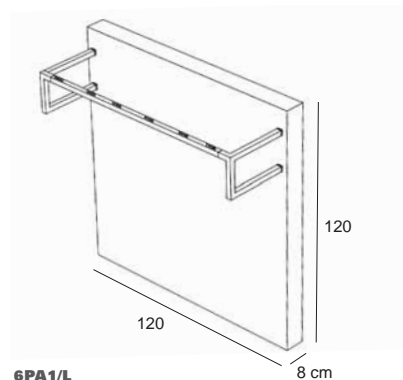

PANNELLI
PANELS

6PA1/L
Pannello in nobilitato lucido
Tubo appenderia in acciaio spazzolato con tecnologia LED
Panel in glossy faced panel
Crossbar tube in brushed steel with LED technology
L.120 x H.120 cm