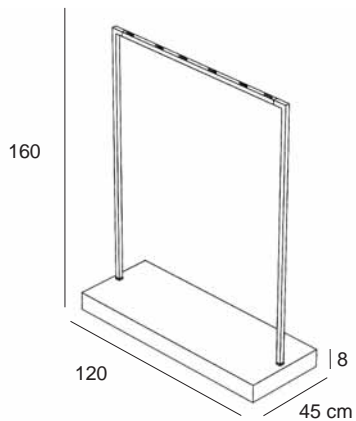

STENDERS
STENDERS

6ST1/L
Base in nobilitato lucido
Tubo appenderia in acciaio spazzolato con tecnologia LED
Base in glossy faced panel
Crossbar tube in brushed steel with LED technology
L.120 x P.45 x H.160 cm

6ST1/N
Base in nobilitato opaco
Tubo appenderia in acciaio spazzolato con tecnologia LED
Base in opaque faced panel
Crossbar tube in brushed steel with LED technology
L.120 x P.45 x H.160 cm