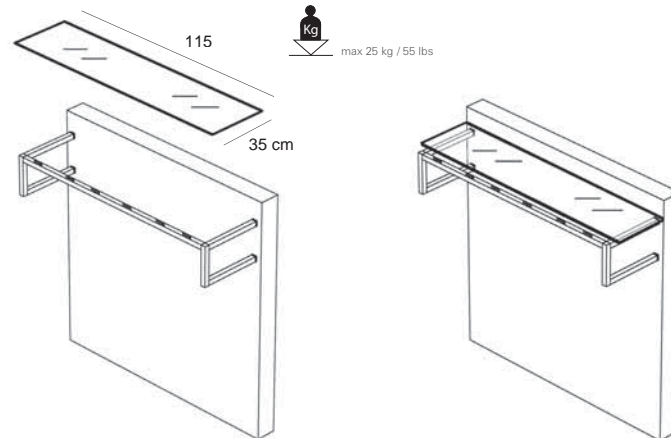

*Available either as a self-supporting system or by glossy panels to be hung on the wall.*

**ACCESSORI**  
**ACCESSORIES**

**6ME/V**  
Mensola in vetro temperato  
Tempered glass shelf  
L.115 x P.35 cm sp.1 cm